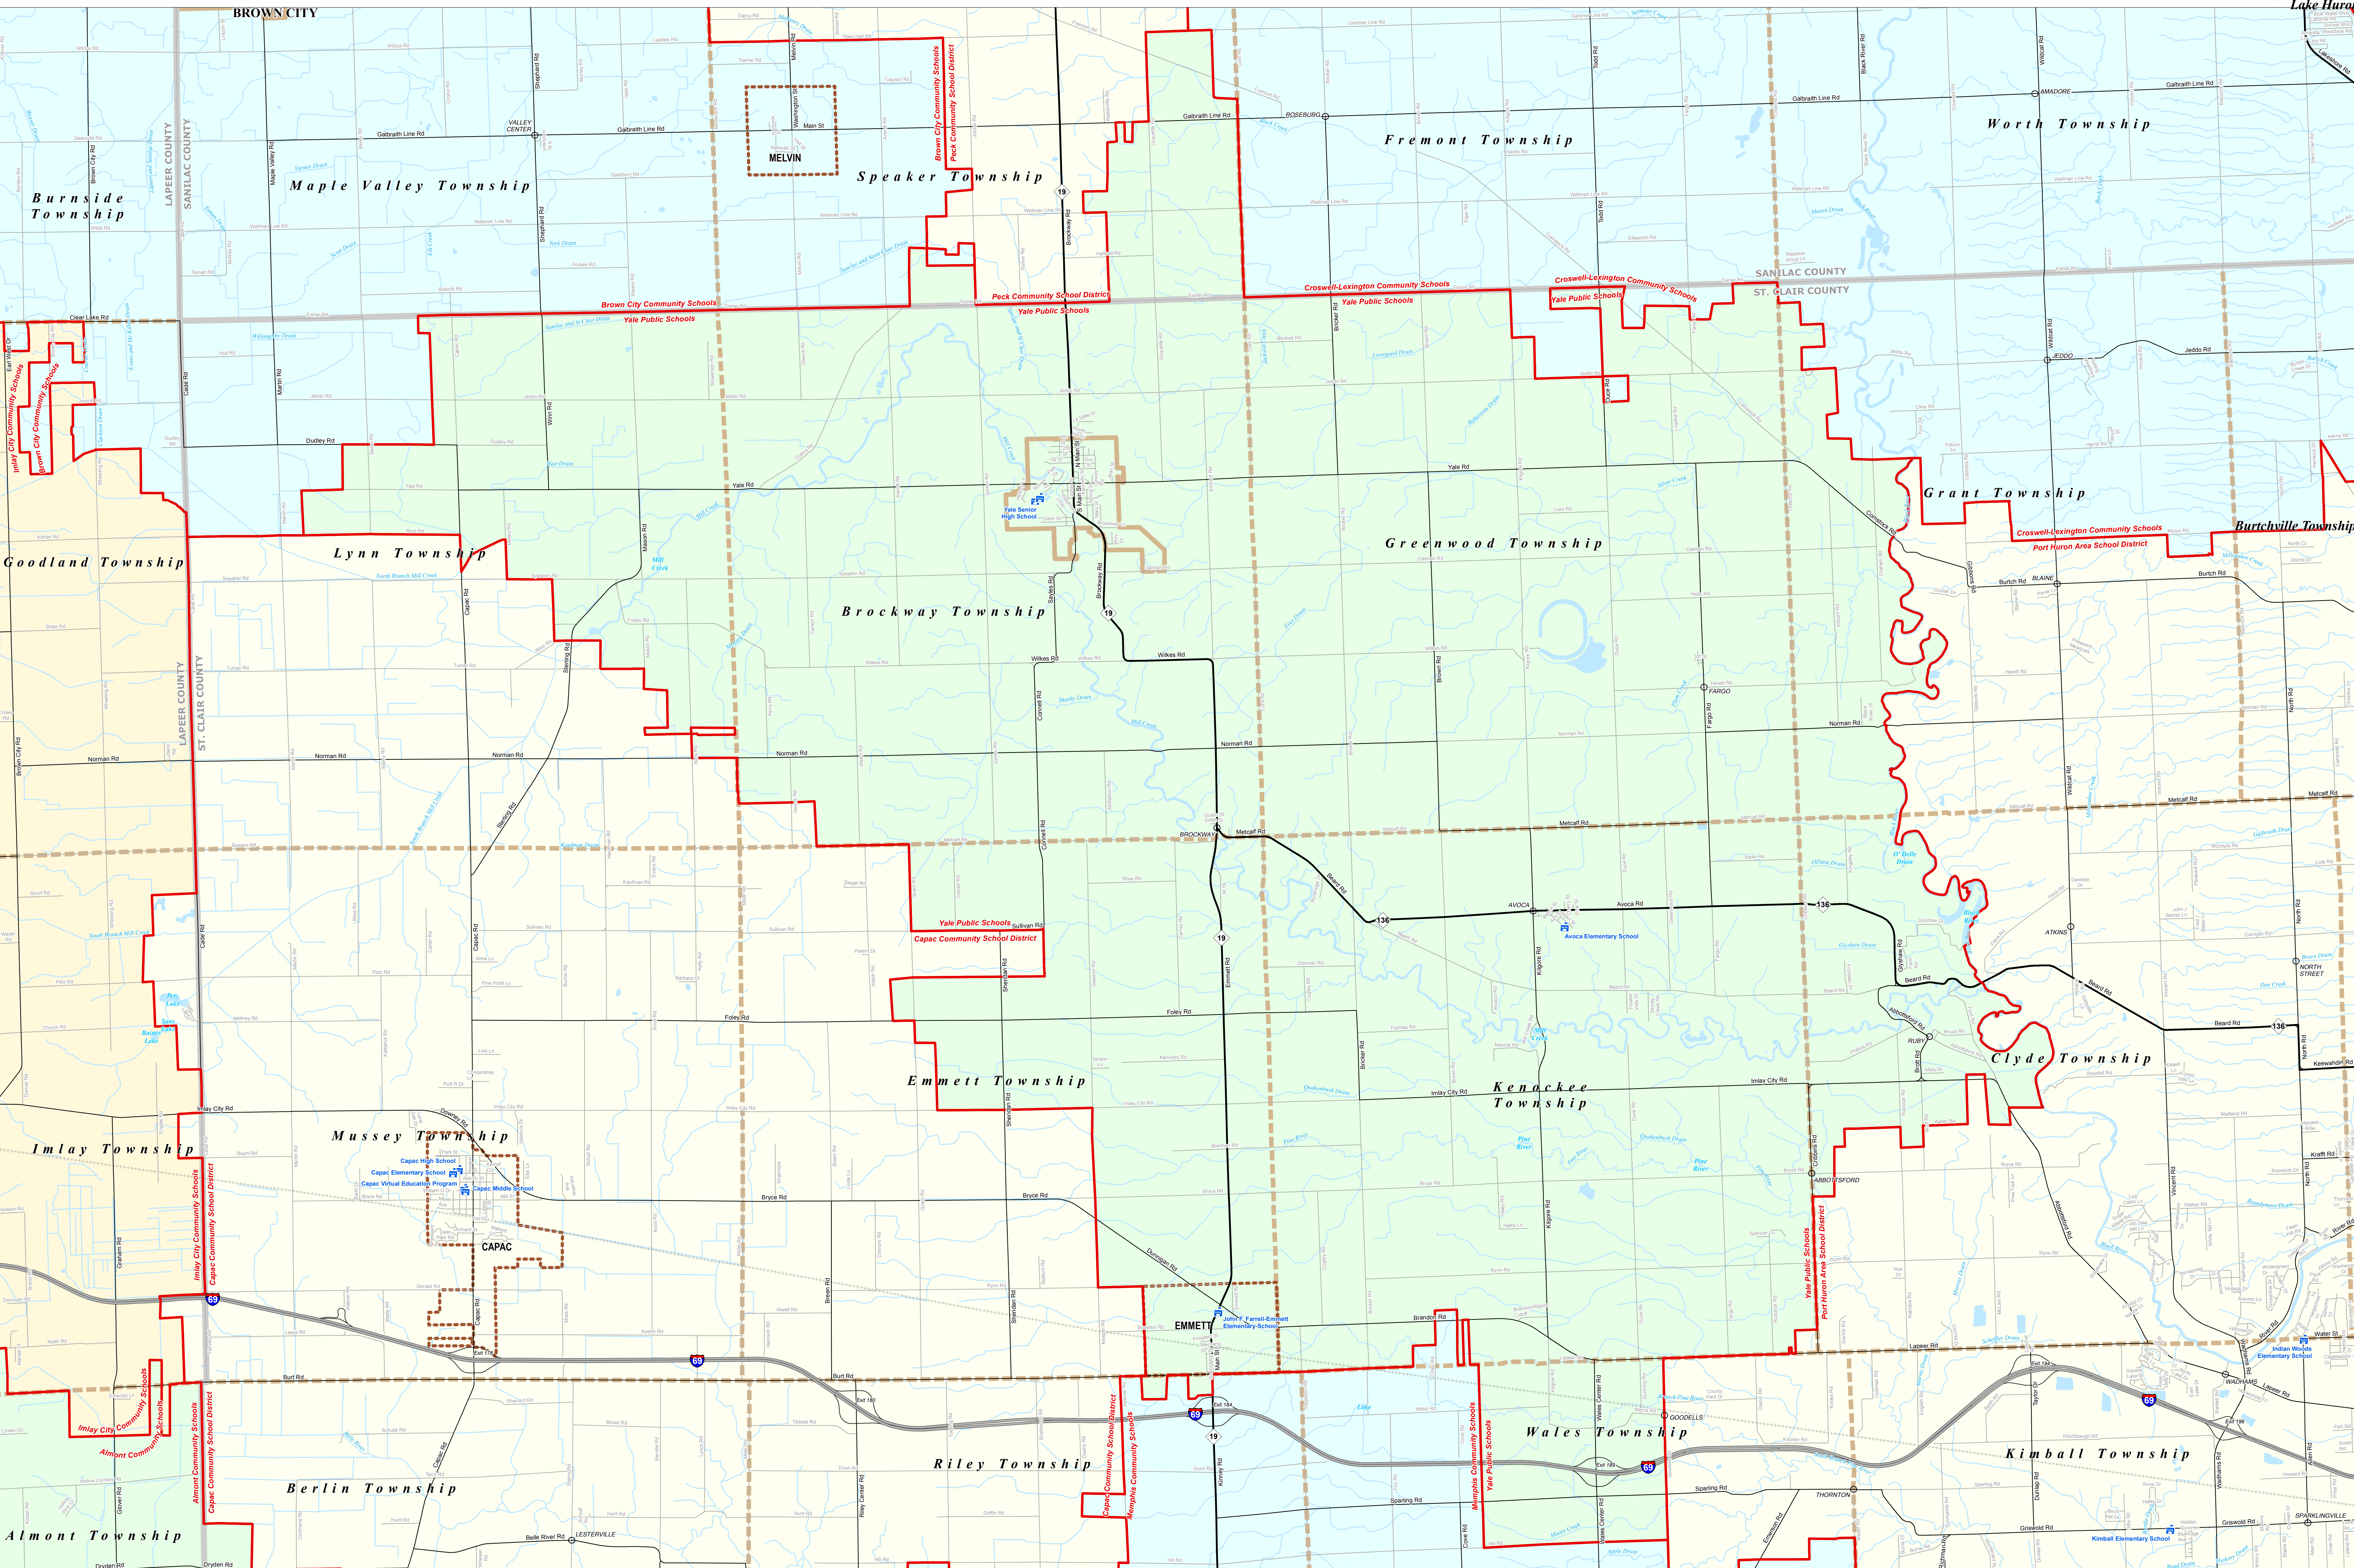

YALE PUBLIC SCHOOLS

St. Clair County RESA

0 0.25 0.5 Miles

Lake Huron

11/12/13

Legend	
	School District
	County
	City
	Township
	Village
	Census Designated Place
	Unincorporated Place
	School
	Freeway
	Primary Road
	Local Road
	Railroad
	Water Feature
	River, Stream, or Drain

Source: Michigan Geographic Framework, v13a

MAP LOCATION